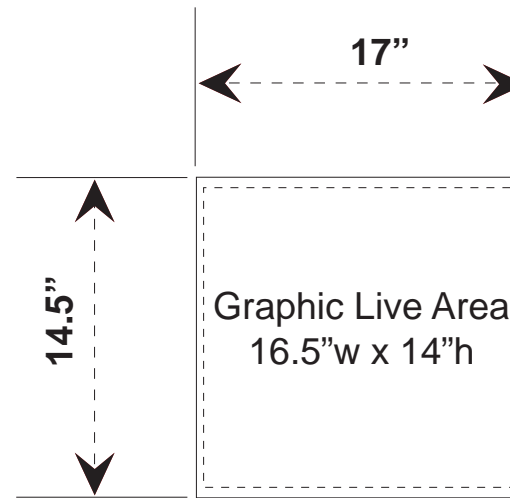

Graphic Dimensions

1/8" Pedestal Direct Print Graphic Insert

Front Insert

Graphic live area: 28.625"w x 14"h
Add 1/4" bleed around perimeter

Side Insert

Graphic live area: 16.5"w x 14"h
Add 1/4" bleed around perimeter

NOTE: Graphic files must be @ 150 dpi Finished Size.

NOTE: These dimensions are for graphic layout purposes. Graphic needs to be test fitted to pedestal frame.