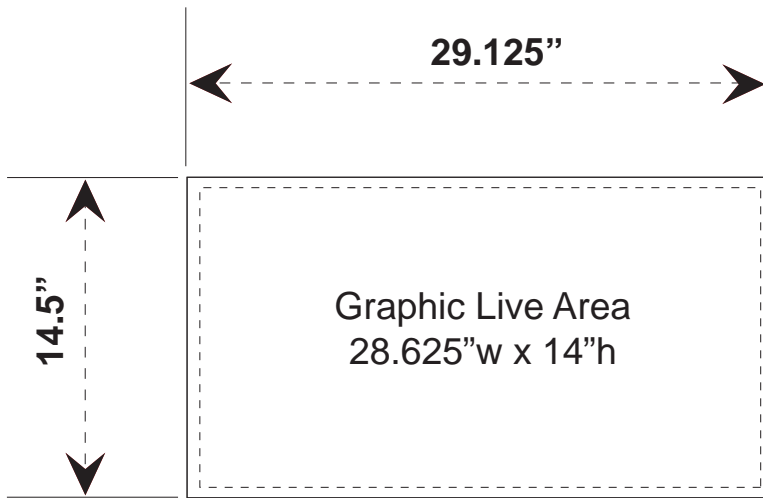

Graphic Dimensions

1/8" Pedestal Direct Print Graphic Insert

Front Insert

Graphic live area: 28.625"w x 14"h
Add 1/4" bleed around perimeter

Side Insert

Graphic live area: 16.5"w x 14"h
Add 1/4" bleed around perimeter

NOTE: Graphic files must be @ 150 dpi Finished Size.

NOTE: These dimensions are for graphic layout purposes. Graphic needs to be test fitted to pedestal frame.