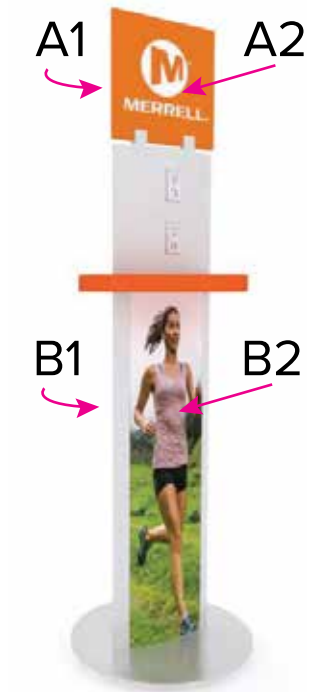

# Graphic Template Power Station – Sintra Graphics, Vinyl Graphics

NOTE: All Raster Art (jpg, tiff,psd, png, etc.) must be at least 100 dpi at print size.  
Standard kits are often customized. Please check with Customer Service to ensure that this template matches your specific job.