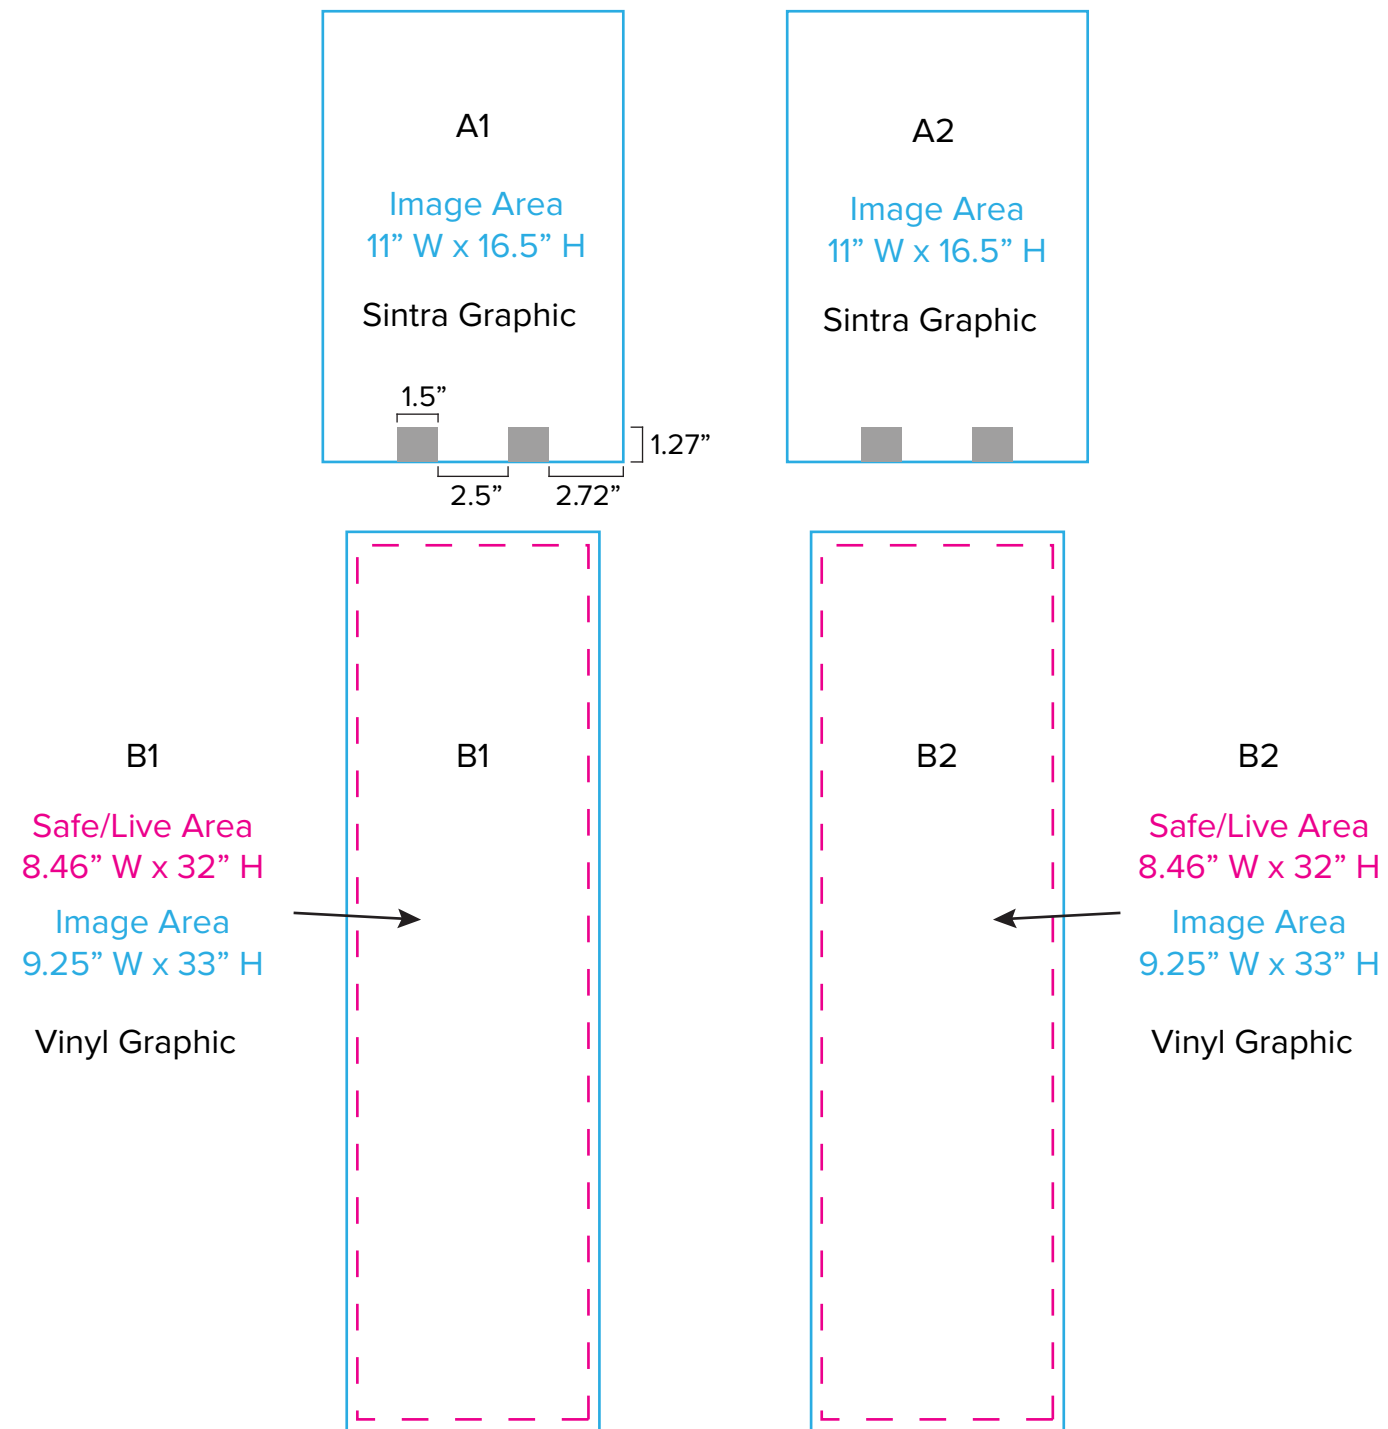

# Graphic Template Power Station – Sintra Graphics, Vinyl Graphics

NOTE: All Raster Art (jpg, tiff,psd, png, etc.) must be at least 100 dpi at print size.  
Standard kits are often customized. Please check with Customer Service to ensure that this template matches your specific job.