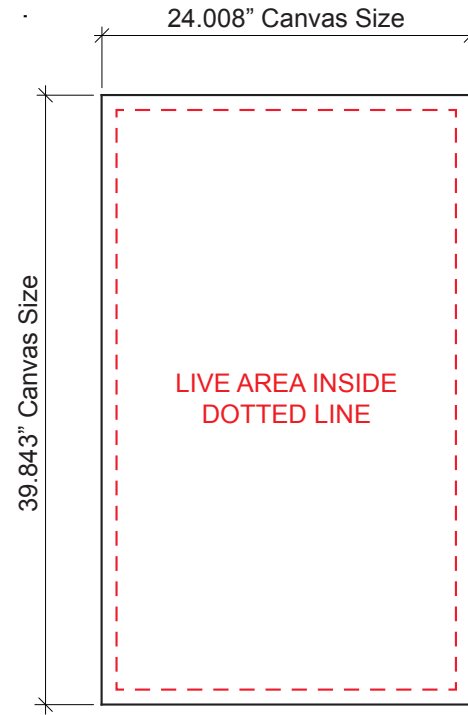

Product Name: MOD-1701
Process: 4K - SEG
Material: SEG Backlit Fabric
Effective Date: 5/25/2018
Drawn By: Kim G.

Live Area: 22.008"w x 37.843"h
Canvas Size (includes 2" bleed): 24.008"w x 39.843"h

NOTE: Graphic files must be @ 150 dpi Finished Size.
DO NOT send Flattened Files. Production can not manipulate
the content, proportion or color of these files.

NOTE: Graphic need to be test fitted to counter.