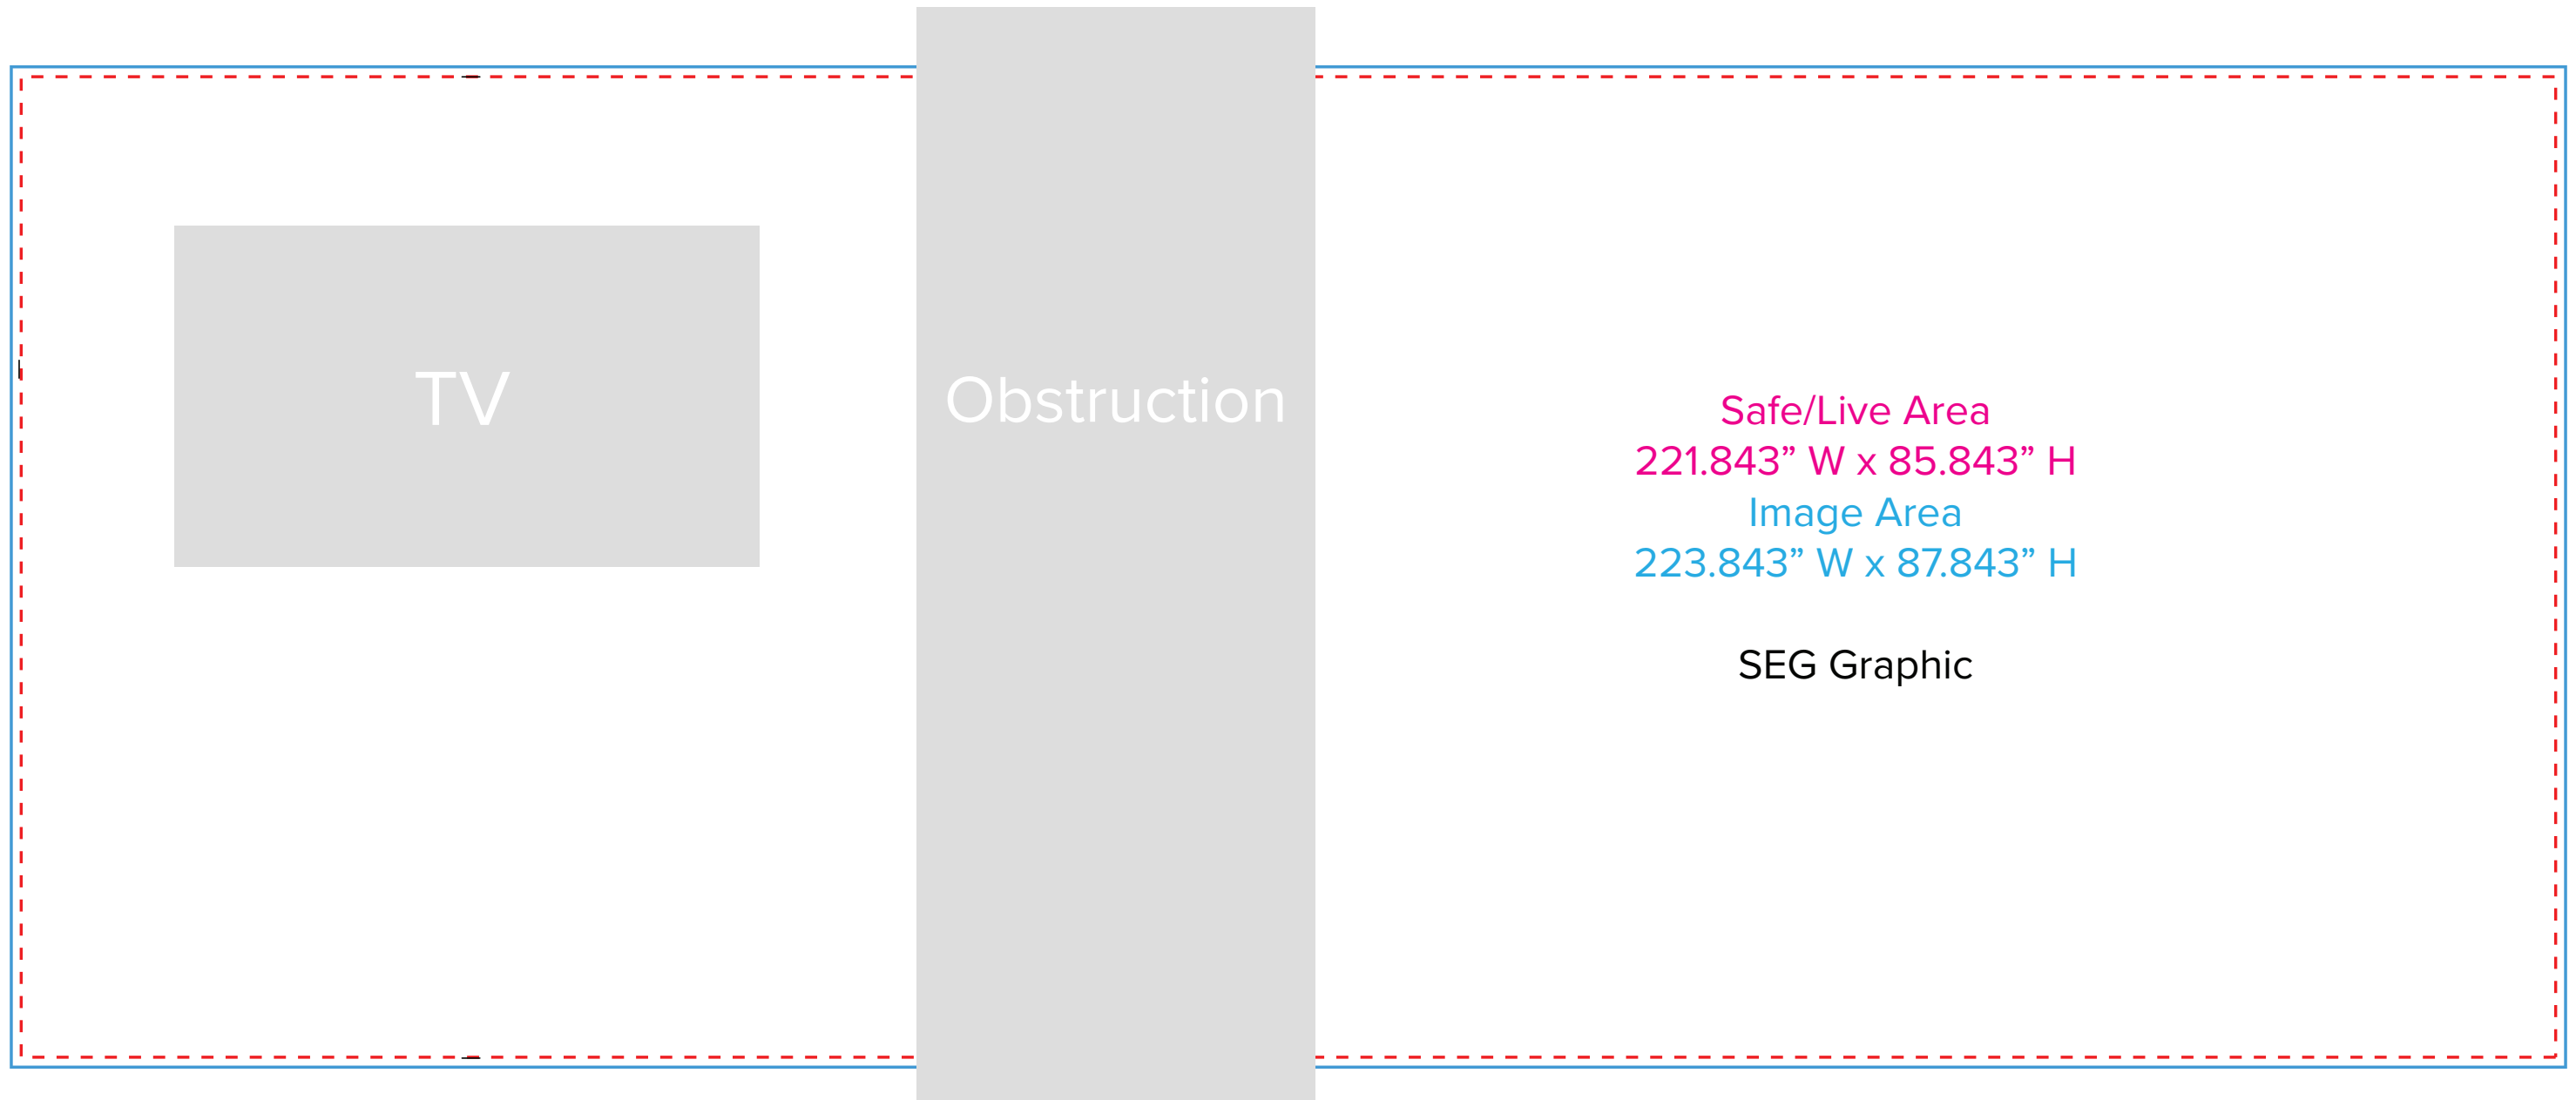

Graphic Template
10 x 20 Inline Exhibit
Backwall with Flat, Rectangular Panel – SEG Fabric Graphic

NOTE: All Raster Art (jpg, tiff,psd, png, etc.) must be at least 100 dpi at print size.
Standard kits are often customized. Please check with Customer Service to ensure that this template matches your specific job.