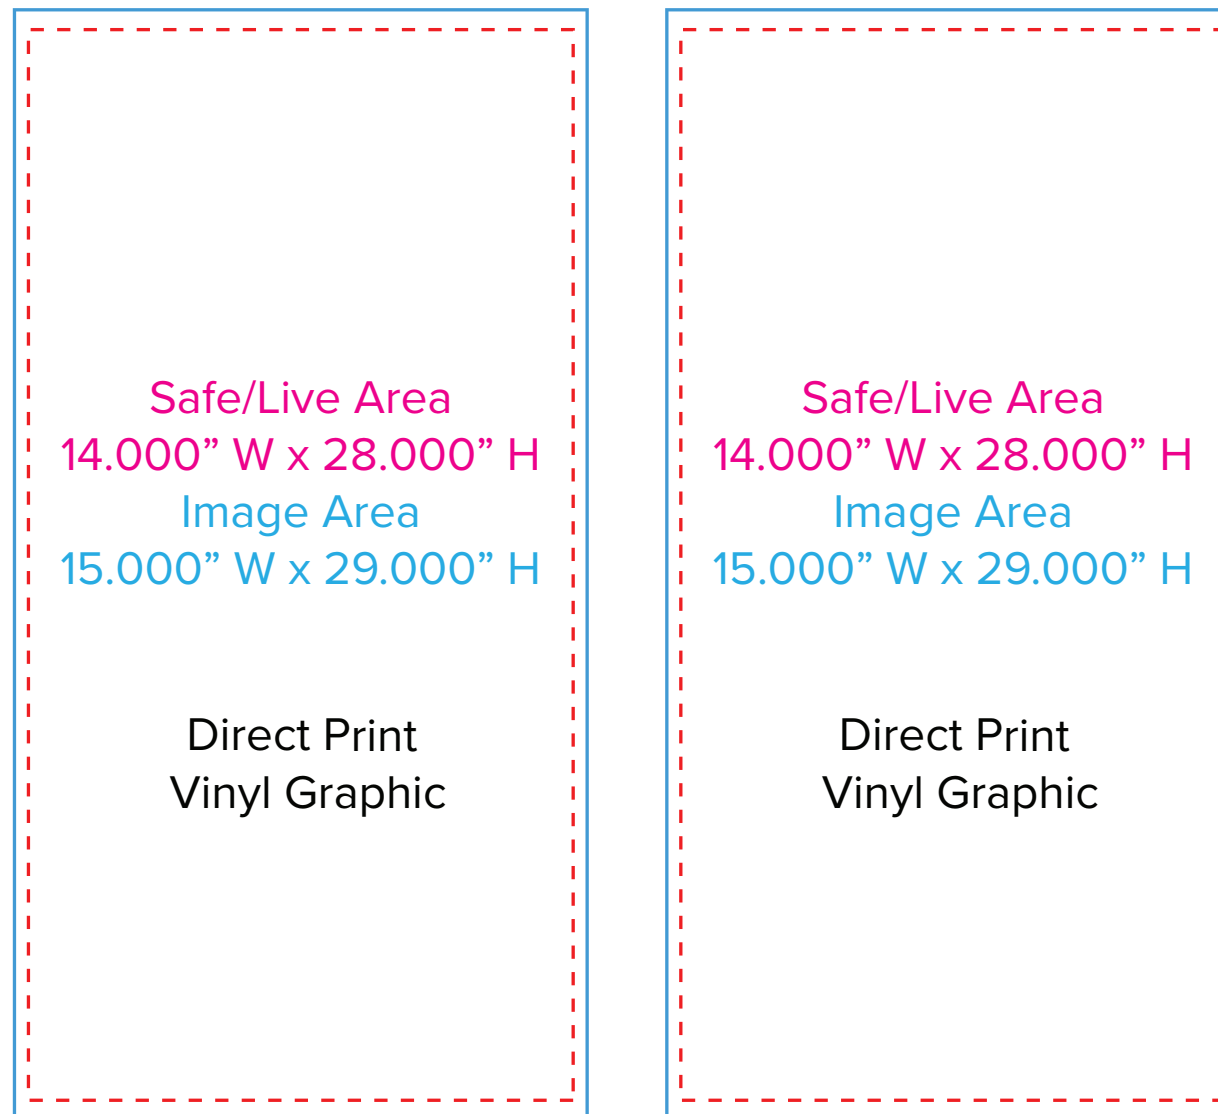

Graphic Template
10 x 20 Inline Exhibit
Backwall with Flat, Rectangular Panel – SEG Fabric Graphic

NOTE: All Raster Art (jpg, tiff,psd, png, etc.) must be at least 100 dpi at print size.
Standard kits are often customized. Please check with Customer Service to ensure that this template matches your specific job.

Graphic Template

NOTE: All Raster Art (jpg, tiff,psd, png, etc.) must be at least 100 dpi at print size.
Standard kits are often customized. Please check with Customer Service to ensure that this template matches your specific job.

Graphic Template
Custom Counters - Doors
Direct Print Vinyl Graphic

NOTE: All Raster Art (jpg, tiff,psd, png, etc.) must be at least 100 dpi at print size.
Standard kits are often customized. Please check with Customer Service to ensure that this template matches your specific job.