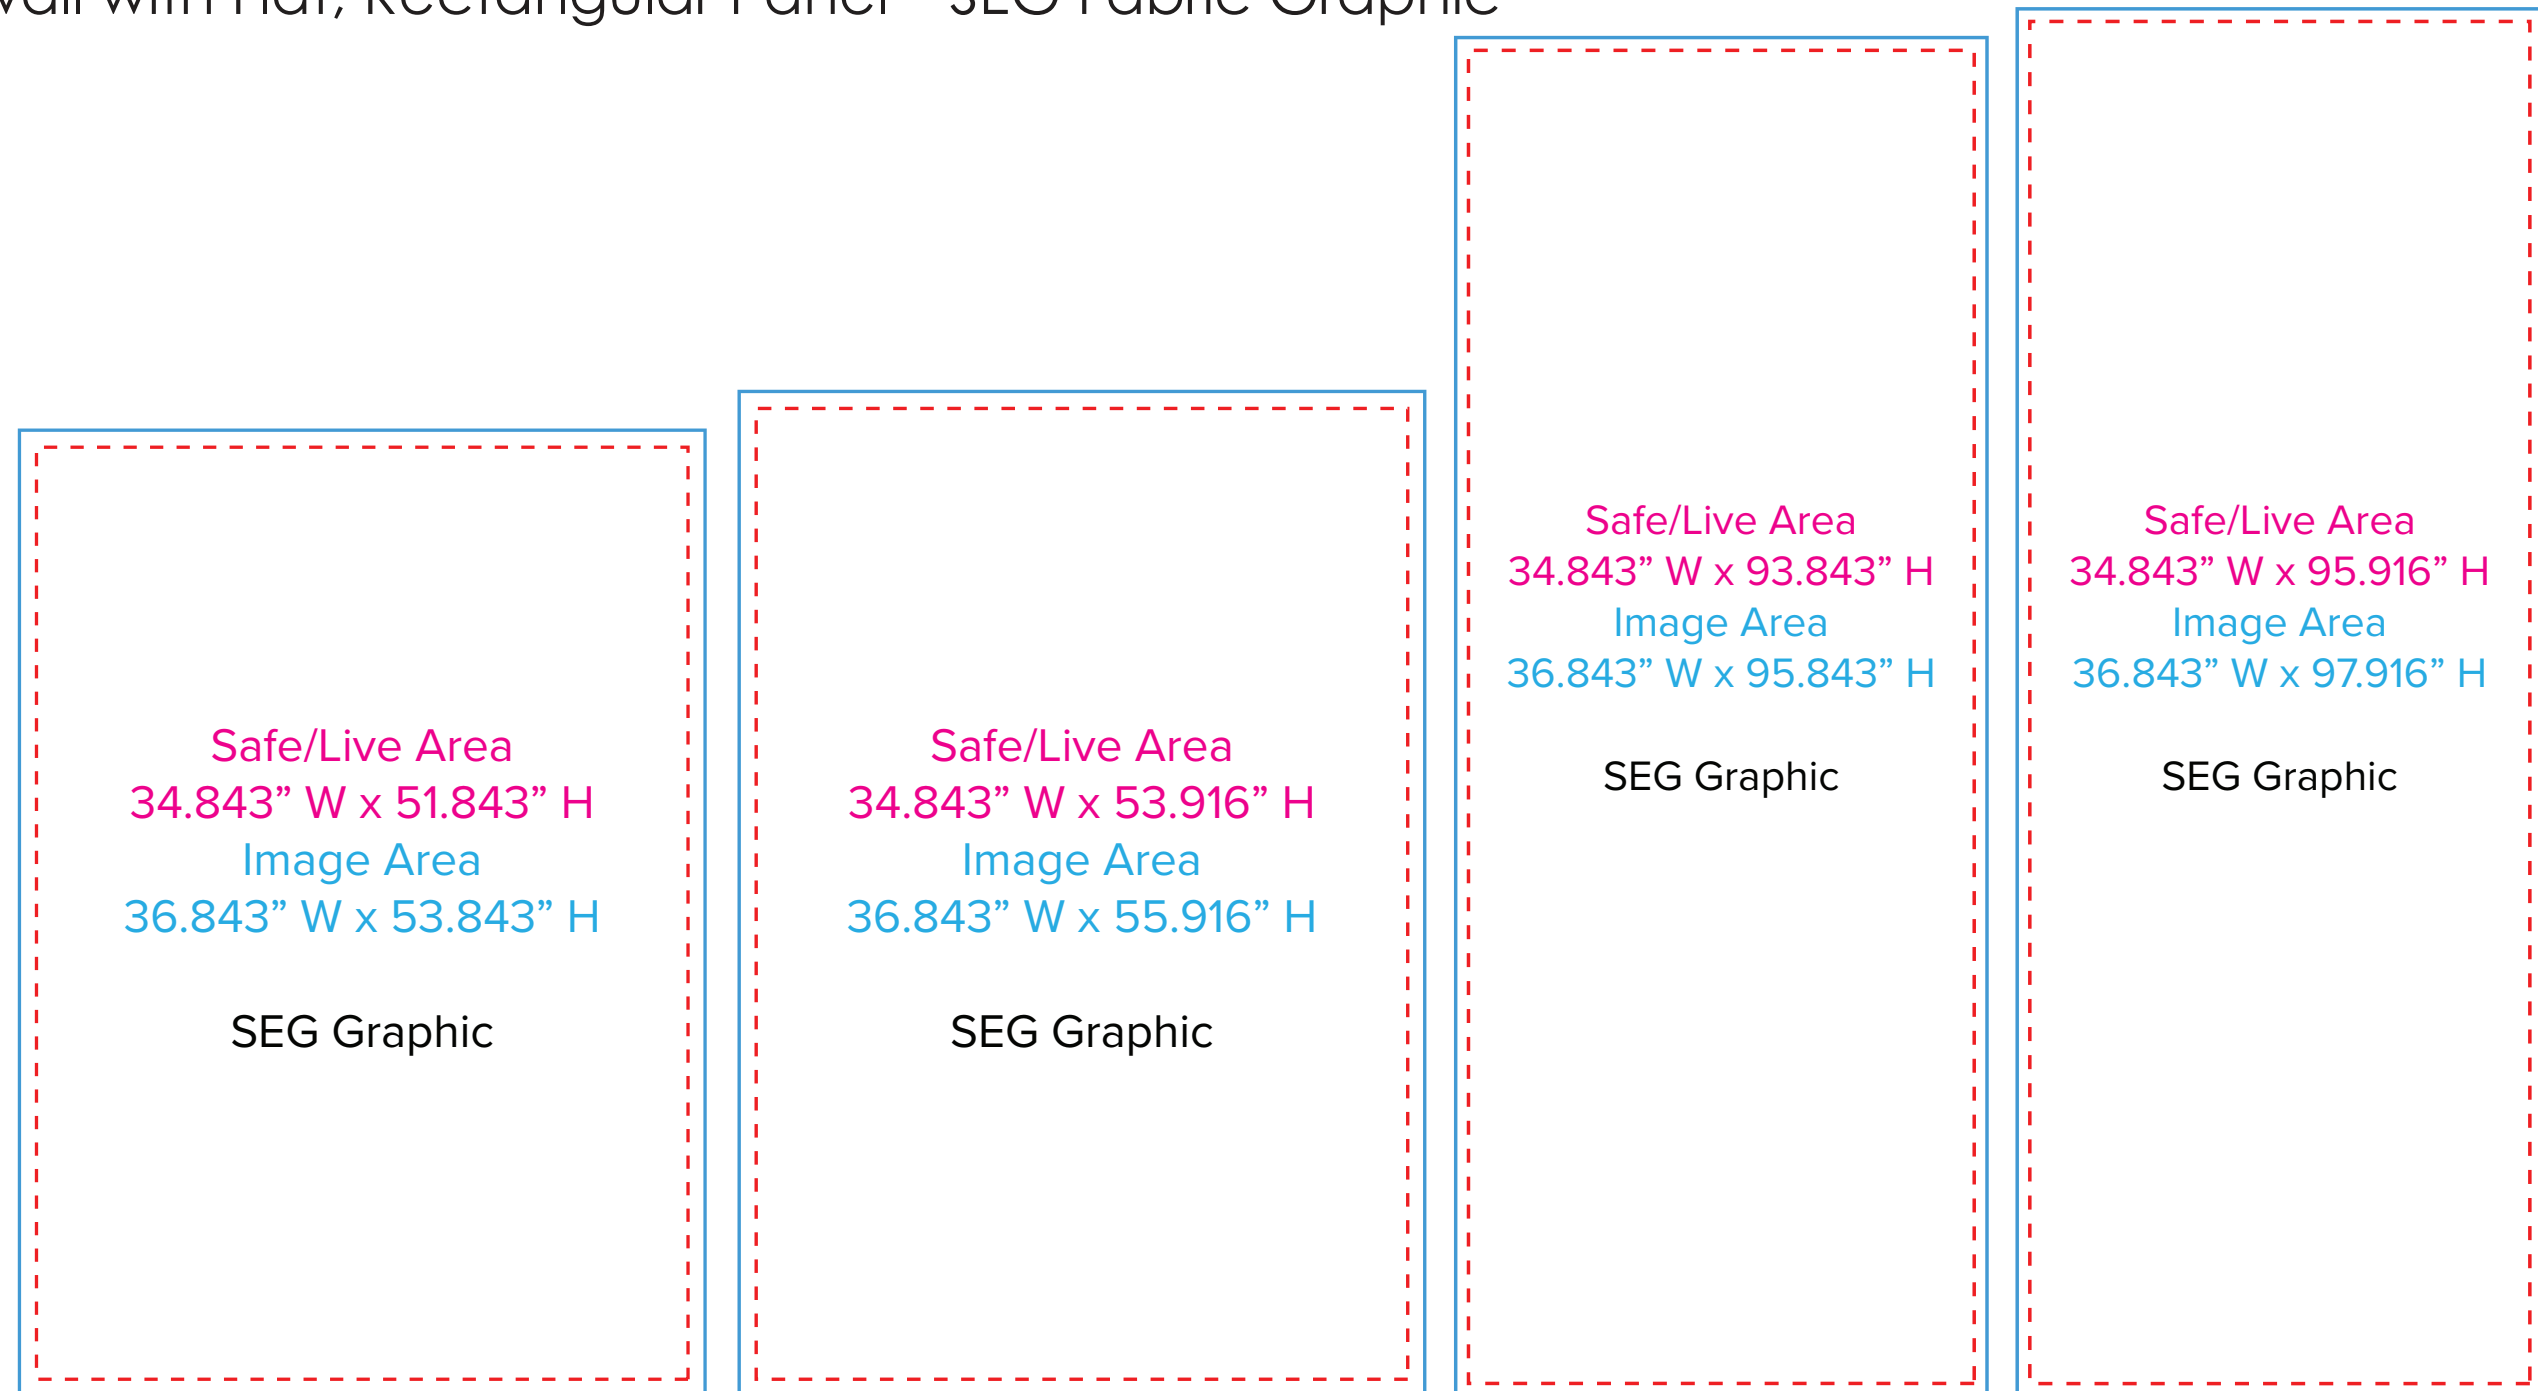

Graphic Template
10 x 20 Inline Exhibit
Backwall with Flat, Rectangular Panel – SEG Fabric Graphic

NOTE: All Raster Art (jpg, tiff,psd, png, etc.) must be at least 100 dpi at print size.
Standard kits are often customized. Please check with Customer Service to ensure that this template matches your specific job.

Graphic Template

NOTE: All Raster Art (jpg, tiff,psd, png, etc.) must be at least 100 dpi at print size.
Standard kits are often customized. Please check with Customer Service to ensure that this template matches your specific job.

Graphic Template
Custom Counters - Doors
Direct Print Vinyl Graphic

NOTE: All Raster Art (jpg, tiff,psd, png, etc.) must be at least 100 dpi at print size.
Standard kits are often customized. Please check with Customer Service to ensure that this template matches your specific job.