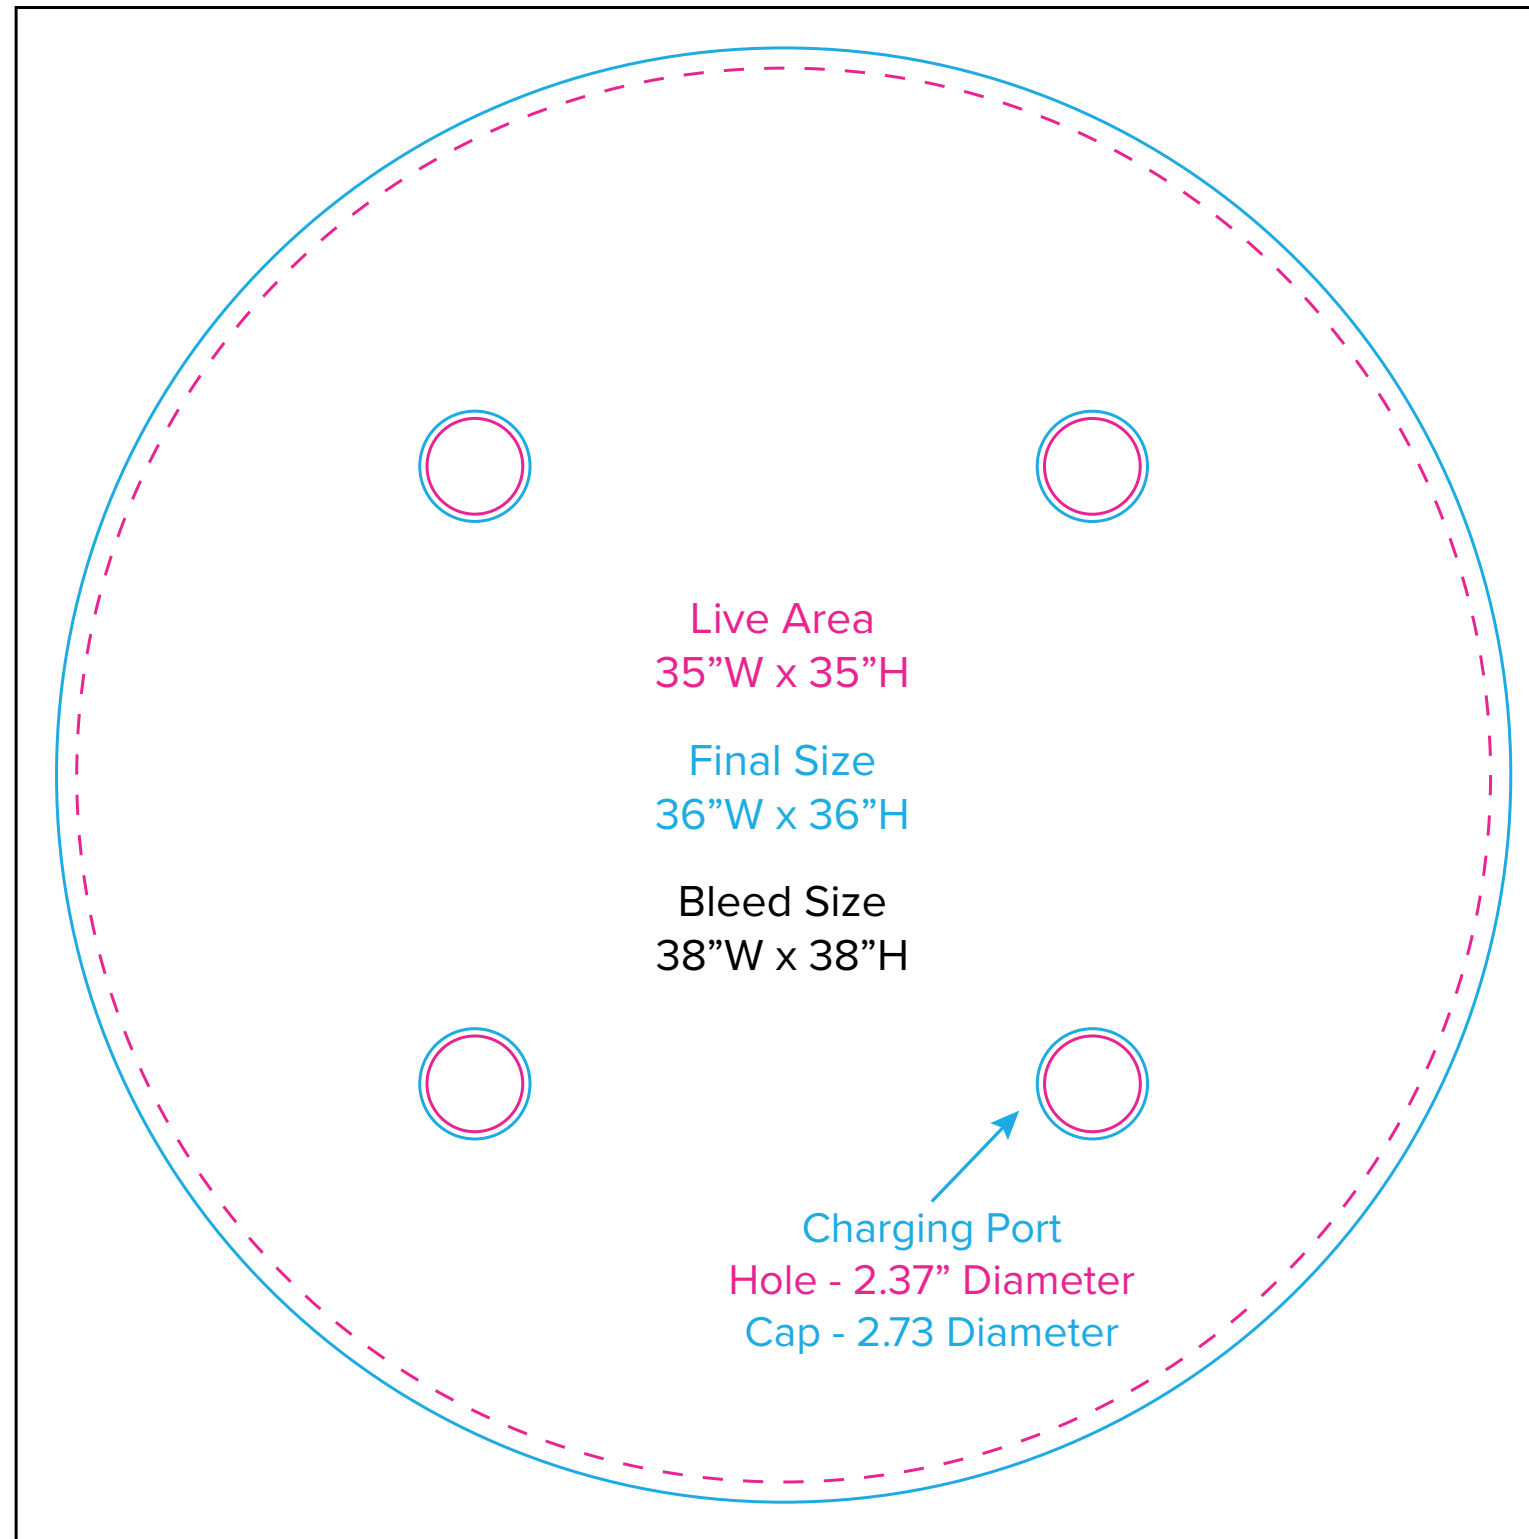

Graphic Template
10 x 20 Inline Exhibit
Backwall with Flat, Rectangular Panel – SEG Fabric Graphic

NOTE: All Raster Art (jpg, tiff,psd, png, etc.) must be at least 100 dpi at print size.
Standard kits are often customized. Please check with Customer Service to ensure that this template matches your specific job.

Graphic Template

NOTE: All Raster Art (jpg, tiff,psd, png, etc.) must be at least 100 dpi at print size.
Standard kits are often customized. Please check with Customer Service to ensure that this template matches your specific job.

Graphic Template
Custom Counters - Doors
Direct Print Vinyl Graphic

NOTE: All Raster Art (jpg, tiff,psd, png, etc.) must be at least 100 dpi at print size.
Standard kits are often customized. Please check with Customer Service to ensure that this template matches your specific job.